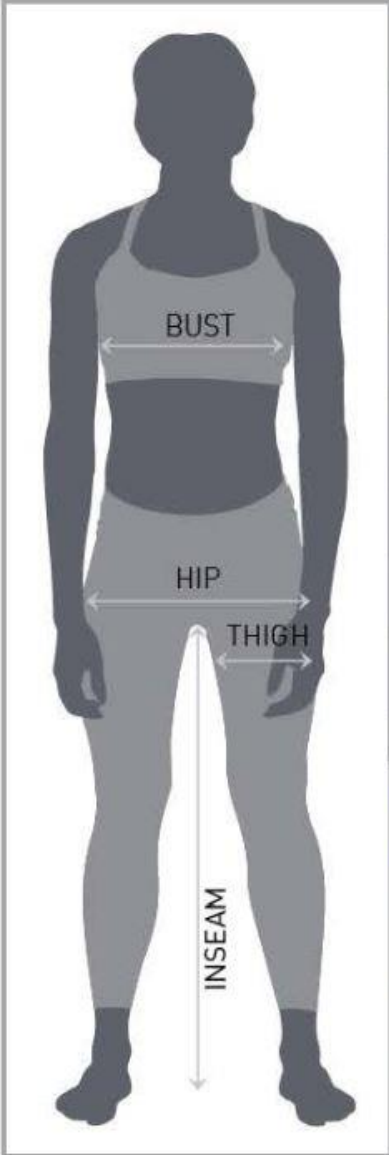

**CHEST** Measurement around body, under arms, and over fullest part of the chest  
**WAIST** Measurement around the smallest part of the torso area  
**HIP** Measurement around fullest part of the hip area  
**INSEAM** Measurement from crotch to the floor (without shoes)  
**HEIGHT** Measurement from the top of the head to the floor (without shoes)

## MEN'S SIZING GUIDE

SIZE	CHEST	HIP	THIGH
X-SMALL	33"-35"	32"-35"	20"-21"
SMALL	35"-38"	35"-37"	21"-22"
MEDIUM	38"-41"	37"-41"	22"-23"
LARGE	41"-44"	41"-44"	23"-25"
X-LARGE	44"-49"	44"-47"	25"-26"
2X-LARGE	49"-54"	47"-51"	26"-28"
3X-LARGE	54"-58"	51"-55"	28"-30"
4X-LARGE	58"-63"	55"-59"	30"-32"

If your thigh width measures bigger than given range, you may want to size up in bottoms.

**CHEST** Measurement around body, under arms, and over fullest part of the chest

**HIP** Measurement around fullest part of the hip area

**THIGH** Measurement around the fullest part of the thigh

**MEN'S INSEAM** Measurement from crotch to the floor (without shoes)

\*Standard: 32" - Tall: 34" - X-Tall: 36"

\*Tall and X-Tall length options not available for all products and sizes.  
Order Tall and X-Tall tops and bottoms bases on your inseam length.