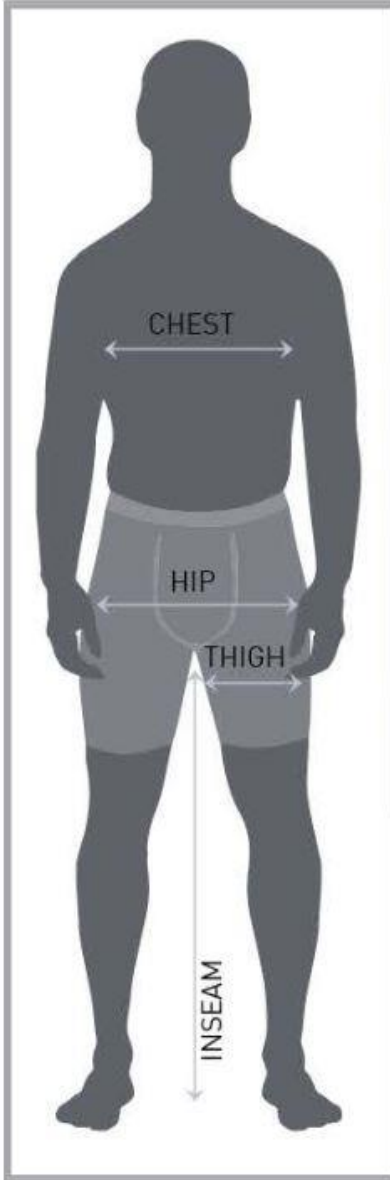

YOUTH SIZING GUIDE					
SIZE	CHEST	WAIST	HIP	INSEAM	HEIGHT
SMALL 8	26.5" - 27.5"	24.5" - 25.5"	27.5" - 29"	23" - 25.5"	51" - 55.5"
MEDIUM 10-12	27.5" - 29"	25.5" - 26.5"	29" - 30.5"	25.5" - 27.5"	55.5" - 58.5"
LARGE 14-16	29" - 32.5"	26.5" - 29.5"	30.5" - 33.5"	27.5" - 31"	58.5" - 64"
X-LARGE 18-20	32.5" - 35"	29.5" - 32.5"	33.5" - 36.5"	32.5" - 35"	64" - 69"

**CHEST** Measurement around body, under arms, and over fullest part of the chest  
**WAIST** Measurement around the smallest part of the torso area  
**HIP** Measurement around fullest part of the hip area  
**INSEAM** Measurement from crotch to the floor (without shoes)  
**HEIGHT** Measurement from the top of the head to the floor (without shoes)

## MEN'S SIZING GUIDE

SIZE	CHEST	HIP	THIGH
X-SMALL	33"-35"	32"-35"	20"-21"
SMALL	35"-38"	35"-37"	21"-22"
MEDIUM	38"-41"	37"-41"	22"-23"
LARGE	41"-44"	41"-44"	23"-25"
X-LARGE	44"-49"	44"-47"	25"-26"
2X-LARGE	49"-54"	47"-51"	26"-28"
3X-LARGE	54"-58"	51"-55"	28"-30"
4X-LARGE	58"-63"	55"-59"	30"-32"

If your thigh width measures bigger than given range, you may want to size up in bottoms.

**CHEST** Measurement around body, under arms, and over fullest part of the chest

**HIP** Measurement around fullest part of the hip area